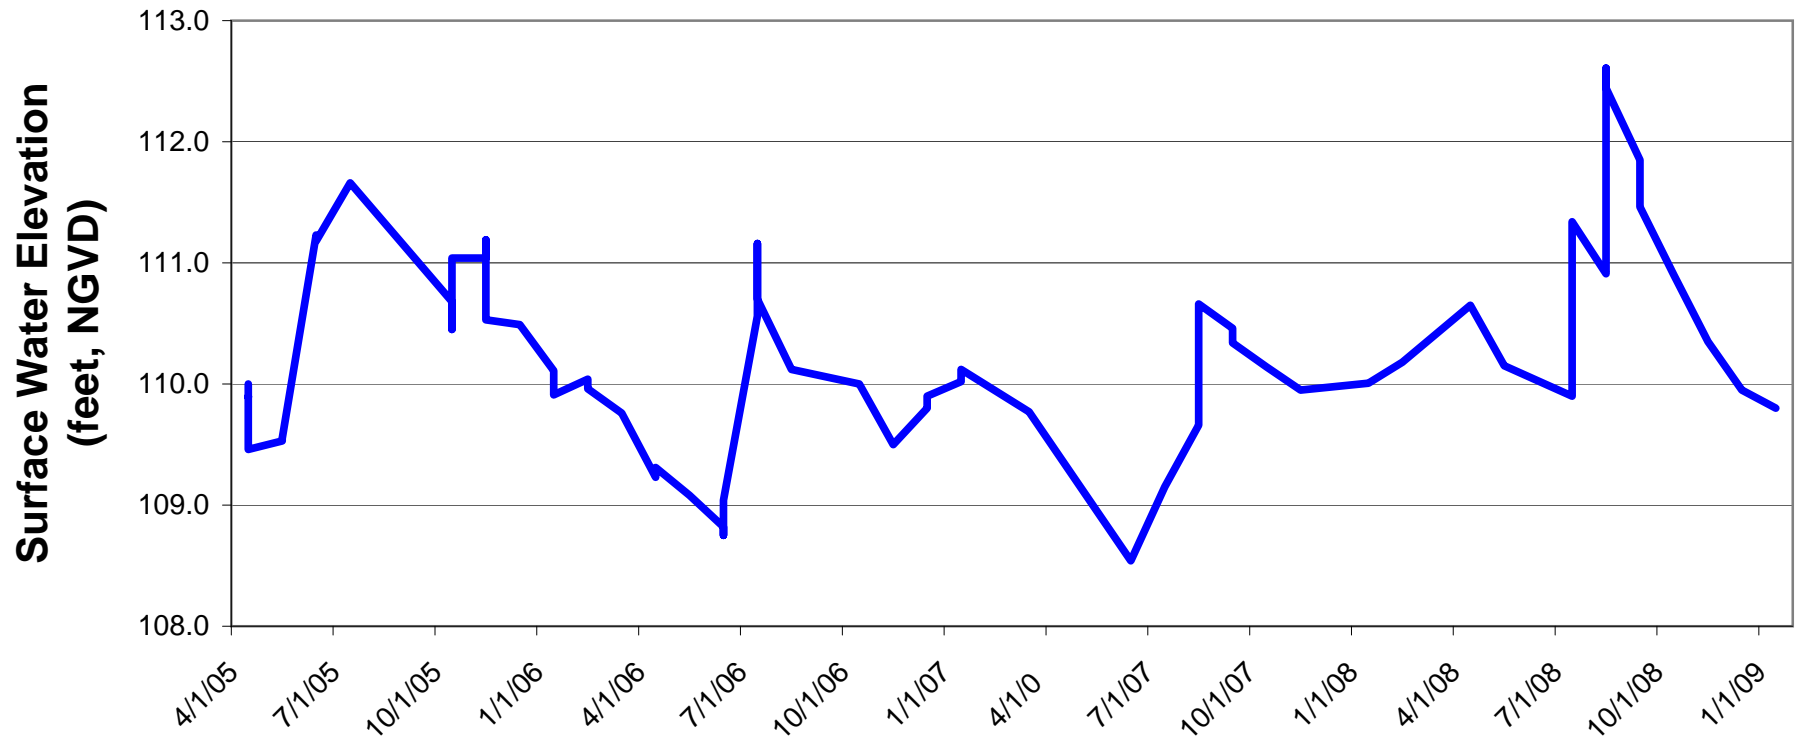

Surface Water Elevation - Lake Roberts Cove (Southwest)

Lakes & Ponds Committee - Waterford Pointe HOA